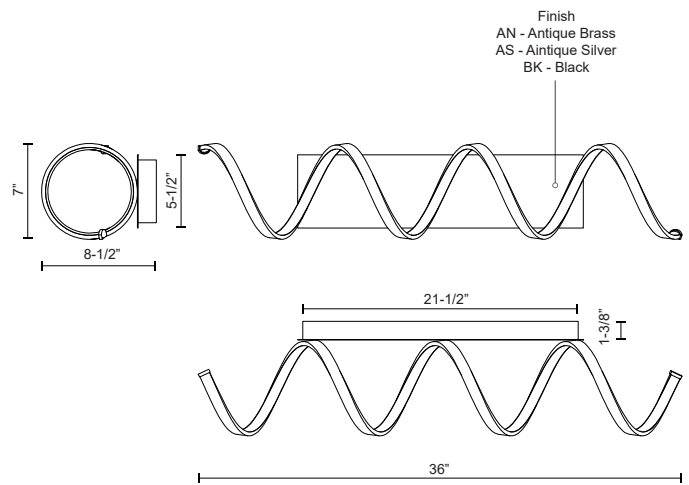

## SPECIFICATION DETAILS

<b>Fixture Dimensions</b>	W36" x H7" x E8-1/2"
<b>Light Source</b>	LED with DC Driver
<b>Wattage</b>	47W
<b>Total Lumens</b>	3740lm
<b>Delivered Lumens</b>	AN-2235lm; AS-2430lm; BK-1614lm;
<b>Voltage</b>	120V
<b>Color Temperature</b>	3000K
<b>CRI (Ra)</b>	90CRI
<b>Optional Color Temps</b>	2700K - 5000K Available, Minimum Order Quantities Apply
<b>LED Rated Life</b>	50,000 hours
<b>Dimming</b>	100% - 10%, TRIAC or ELV Dimmer (Not Included)
<b>Diffuser Details</b>	White Silicone Diffuser
<b>Location</b>	Dry
<b>Mounting Style</b>	All Orientation; Ceiling and Wall;
<b>CEC Title 24 JA8</b>	Yes, JA8-2022
<b>Canopy Dimensions</b>	W5-1/2" x H21-1/2" x E1-3/8"
<b>Paint Finish</b>	BK01

## DESCRIPTION

A looping radiant line casts light across space in a continuous helical path. The Synergy series is characterized by the rolled rectangular extrusion, which emits soft light through the silicon opal lens. Configured in both linear and ring arrangements, the arcing aluminum allows the curated finishes to be visible at every angle.