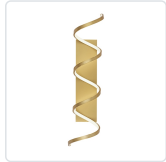

# SYNERGY WS93736

WALL

PROJECT

WS93736-AN  
Antique Brass

WS93736-AS  
Antique Silver

WS93736-BK  
Black

## SPECIFICATION DETAILS

<b>Fixture Dimensions</b>	W36" x H7" x E8-1/2"
<b>Light Source</b>	LED with DC Driver
<b>Wattage</b>	47W
<b>Total Lumens</b>	3740lm
<b>Delivered Lumens</b>	AN-2235lm; AS-2430lm; BK-1614lm;
<b>Voltage</b>	120V
<b>Color Temperature</b>	3000K
<b>CRI (Ra)</b>	90CRI
<b>Optional Color Temps</b>	2700K - 5000K Available, Minimum Order Quantities Apply
<b>LED Rated Life</b>	50,000 hours
<b>Dimming</b>	100% - 10%, TRIAC or ELV Dimmer (Not Included)
<b>Diffuser Details</b>	White Silicone Diffuser
<b>Location</b>	Dry
<b>Mounting Style</b>	All Orientation; Ceiling and Wall;
<b>CEC Title 24 JA8</b>	Yes, JA8-2022
<b>Canopy Dimensions</b>	W5-1/2" x H21-1/2" x E1-3/8"
<b>Paint Finish</b>	BK01

## DESCRIPTION

A looping radiant line casts light across space in a continuous helical path. The Synergy series is characterized by the rolled rectangular extrusion, which emits soft light through the silicon opal lens. Configured in both linear and ring arrangements, the arcing aluminum allows the curated finishes to be visible at every angle.